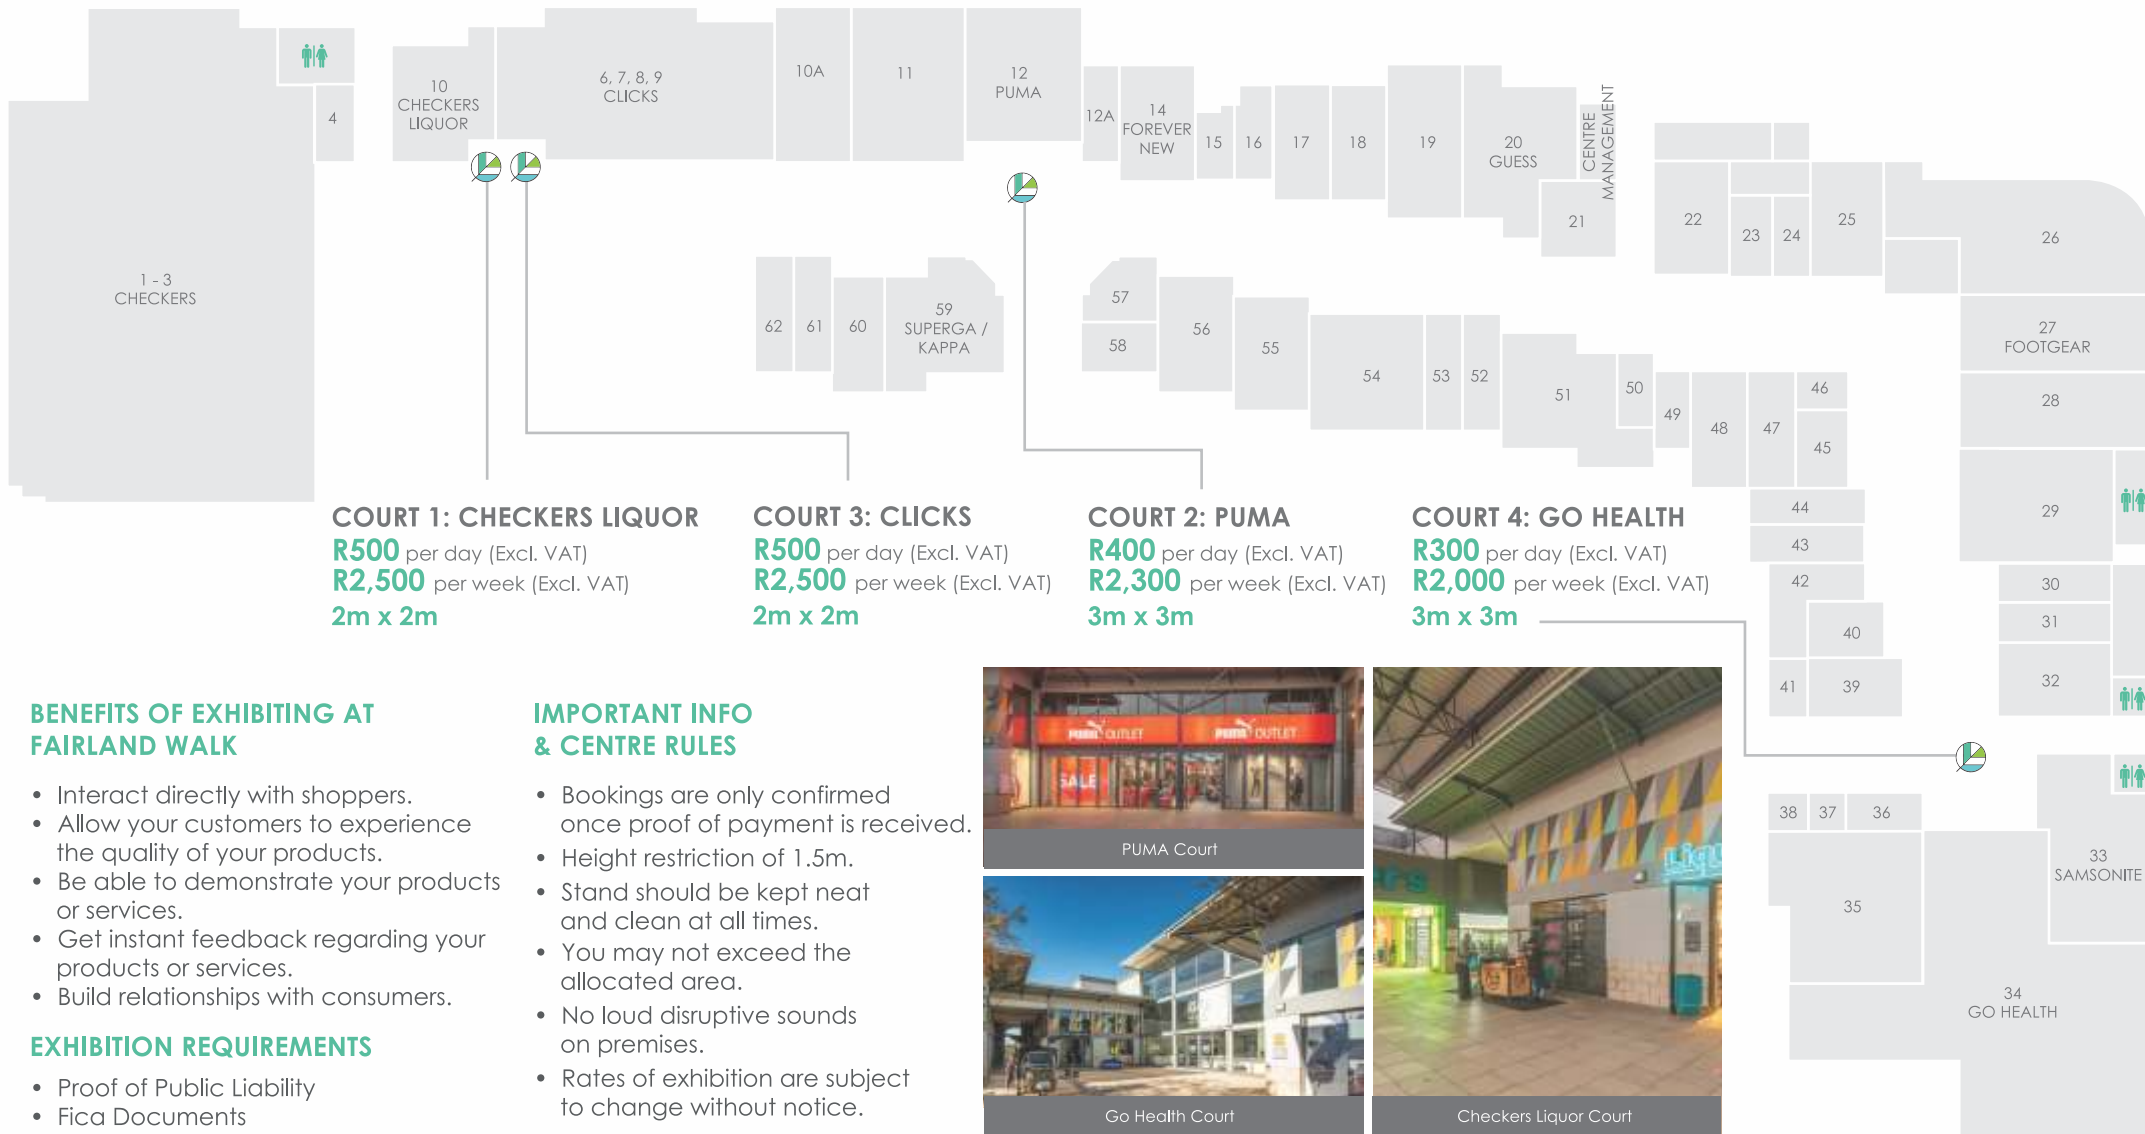

EXHIBITION RATE CARD

BENEFITS OF EXHIBITING AT FAIRLAND WALK

- Interact directly with shoppers.
- Allow your customers to experience the quality of your products.
- Be able to demonstrate your products or services.
- Get instant feedback regarding your products or services.
- Build relationships with consumers.

EXHIBITION REQUIREMENTS

- Proof of Public Liability
- Fica Documents

IMPORTANT INFO & CENTRE RULES

- Bookings are only confirmed once proof of payment is received.
- Height restriction of 1.5m.
- Stand should be kept neat and clean at all times.
- You may not exceed the allocated area.
- No loud disruptive sounds on premises.
- Rates of exhibition are subject to change without notice.